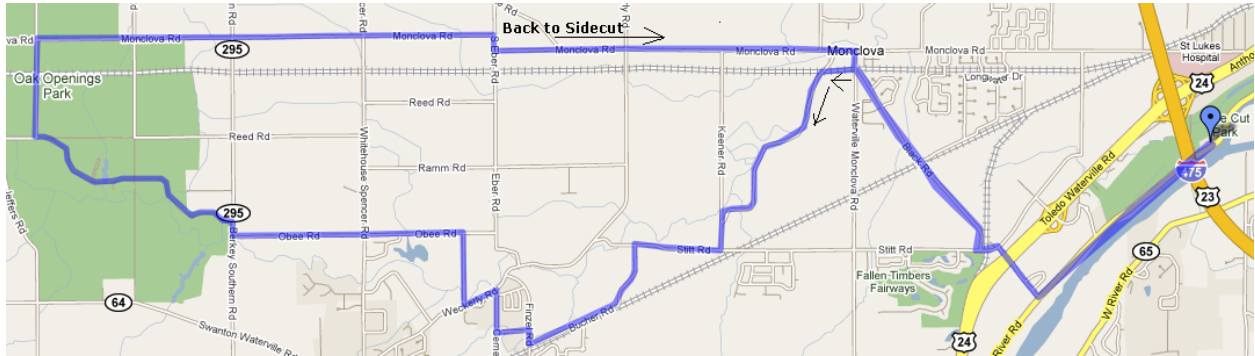

THURSDAY NIGHT – ‘HOT’ RIDE

START	SIDECUT METROPARK, MAUMEE OH, SILVER LAKE PARKING LOT
Right	Onto River Rd
Right	Stitt Rd – under Rt 24
Left	Stitt Rd
Right	Black Rd
Left	Wabash Cannonball Trail – North Fork
Left	Lose Rd
Left	Keener Rd
Right	Stitt Rd
Left	Bucher Rd
Right	Finzel Rd
Left	Rupp Rd
Right	Cemetery
Left	Weckerly
Right	Davis
Left	Obee
Right	295
Left	Oak Openings Parkway
Right	Gridham Rd
Right	Monclova Rd
Right	Eber Rd
Left	Monclova Rd
Right	Waterville-Monclova Rd
Left	Black
Left	Stitt Rd
Right	Stitt Rd – under Rt 24
Left	River Rd
Left	Silver Lake Parking Lot, Sidecut Metropark